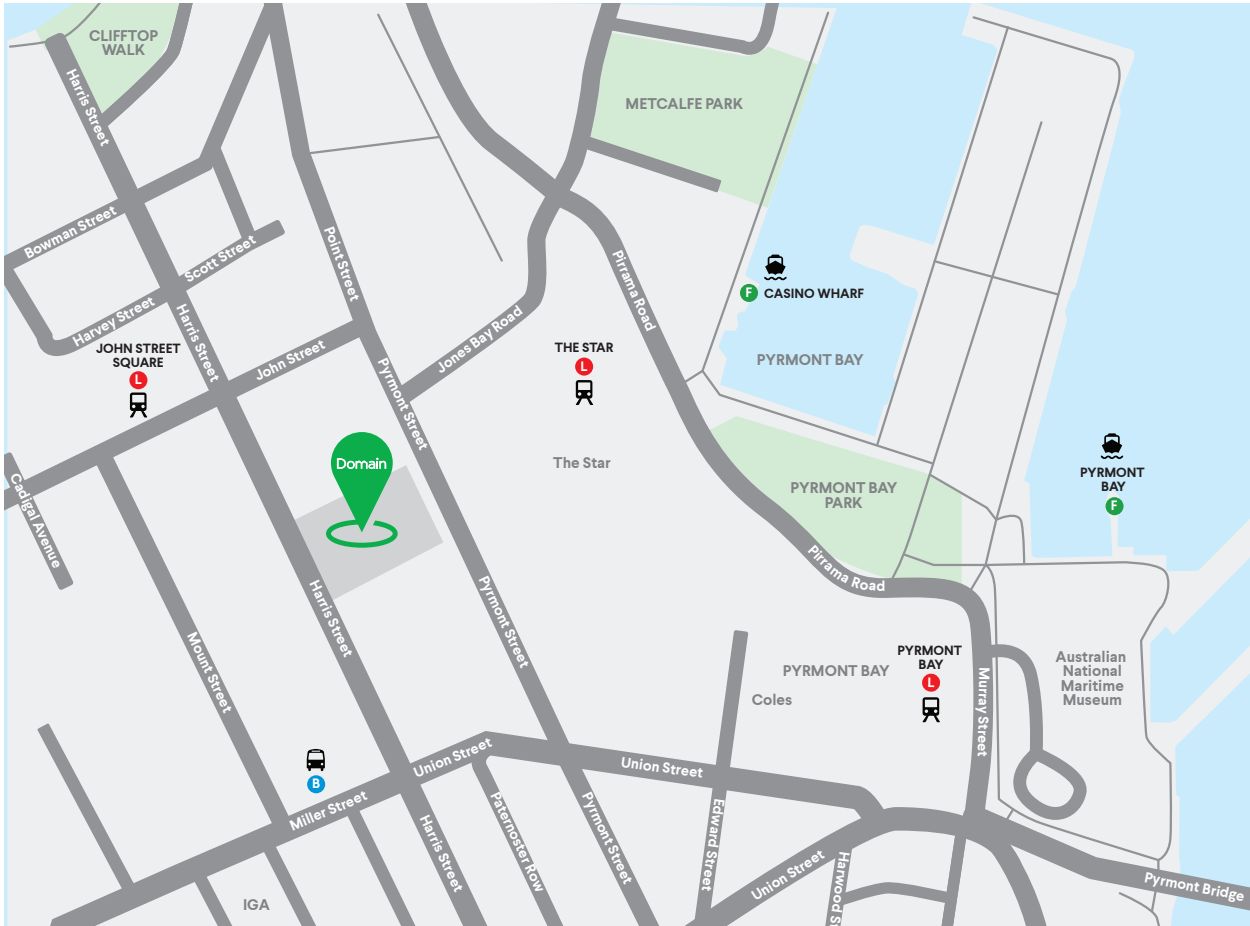

DIRECTIONS & MAP

Domain's Sydney offices at Ground Floor, 55 Pyrmont Street, Pyrmont, NSW, 2009

TRANSPORT OPTIONS

Car

The closest carpark is at the Star Parking Station located in the Star Casino at Pyrmont, Street, Pyrmont.

Light Rail

Light rail services depart from Central Station. The nearest station is located at The Star which is directly opposite the venue.

Bus

State Transit Bus Route 389 regularly departs the city to Pirrama Road. For route and timetable information call **131 500** or visit sydneybuses.info

Ferry

For ferry access, take the F4 service to Pyrmont Bay ferry wharf, located next to the Australian Maritime Museum.

Walking

From Town Hall, please walk over the Pyrmont Bridge and continue to Pyrmont Street, turn right onto Pyrmont Street and continue until you reach the Domain offices at 55 Pyrmont Street, Pyrmont.